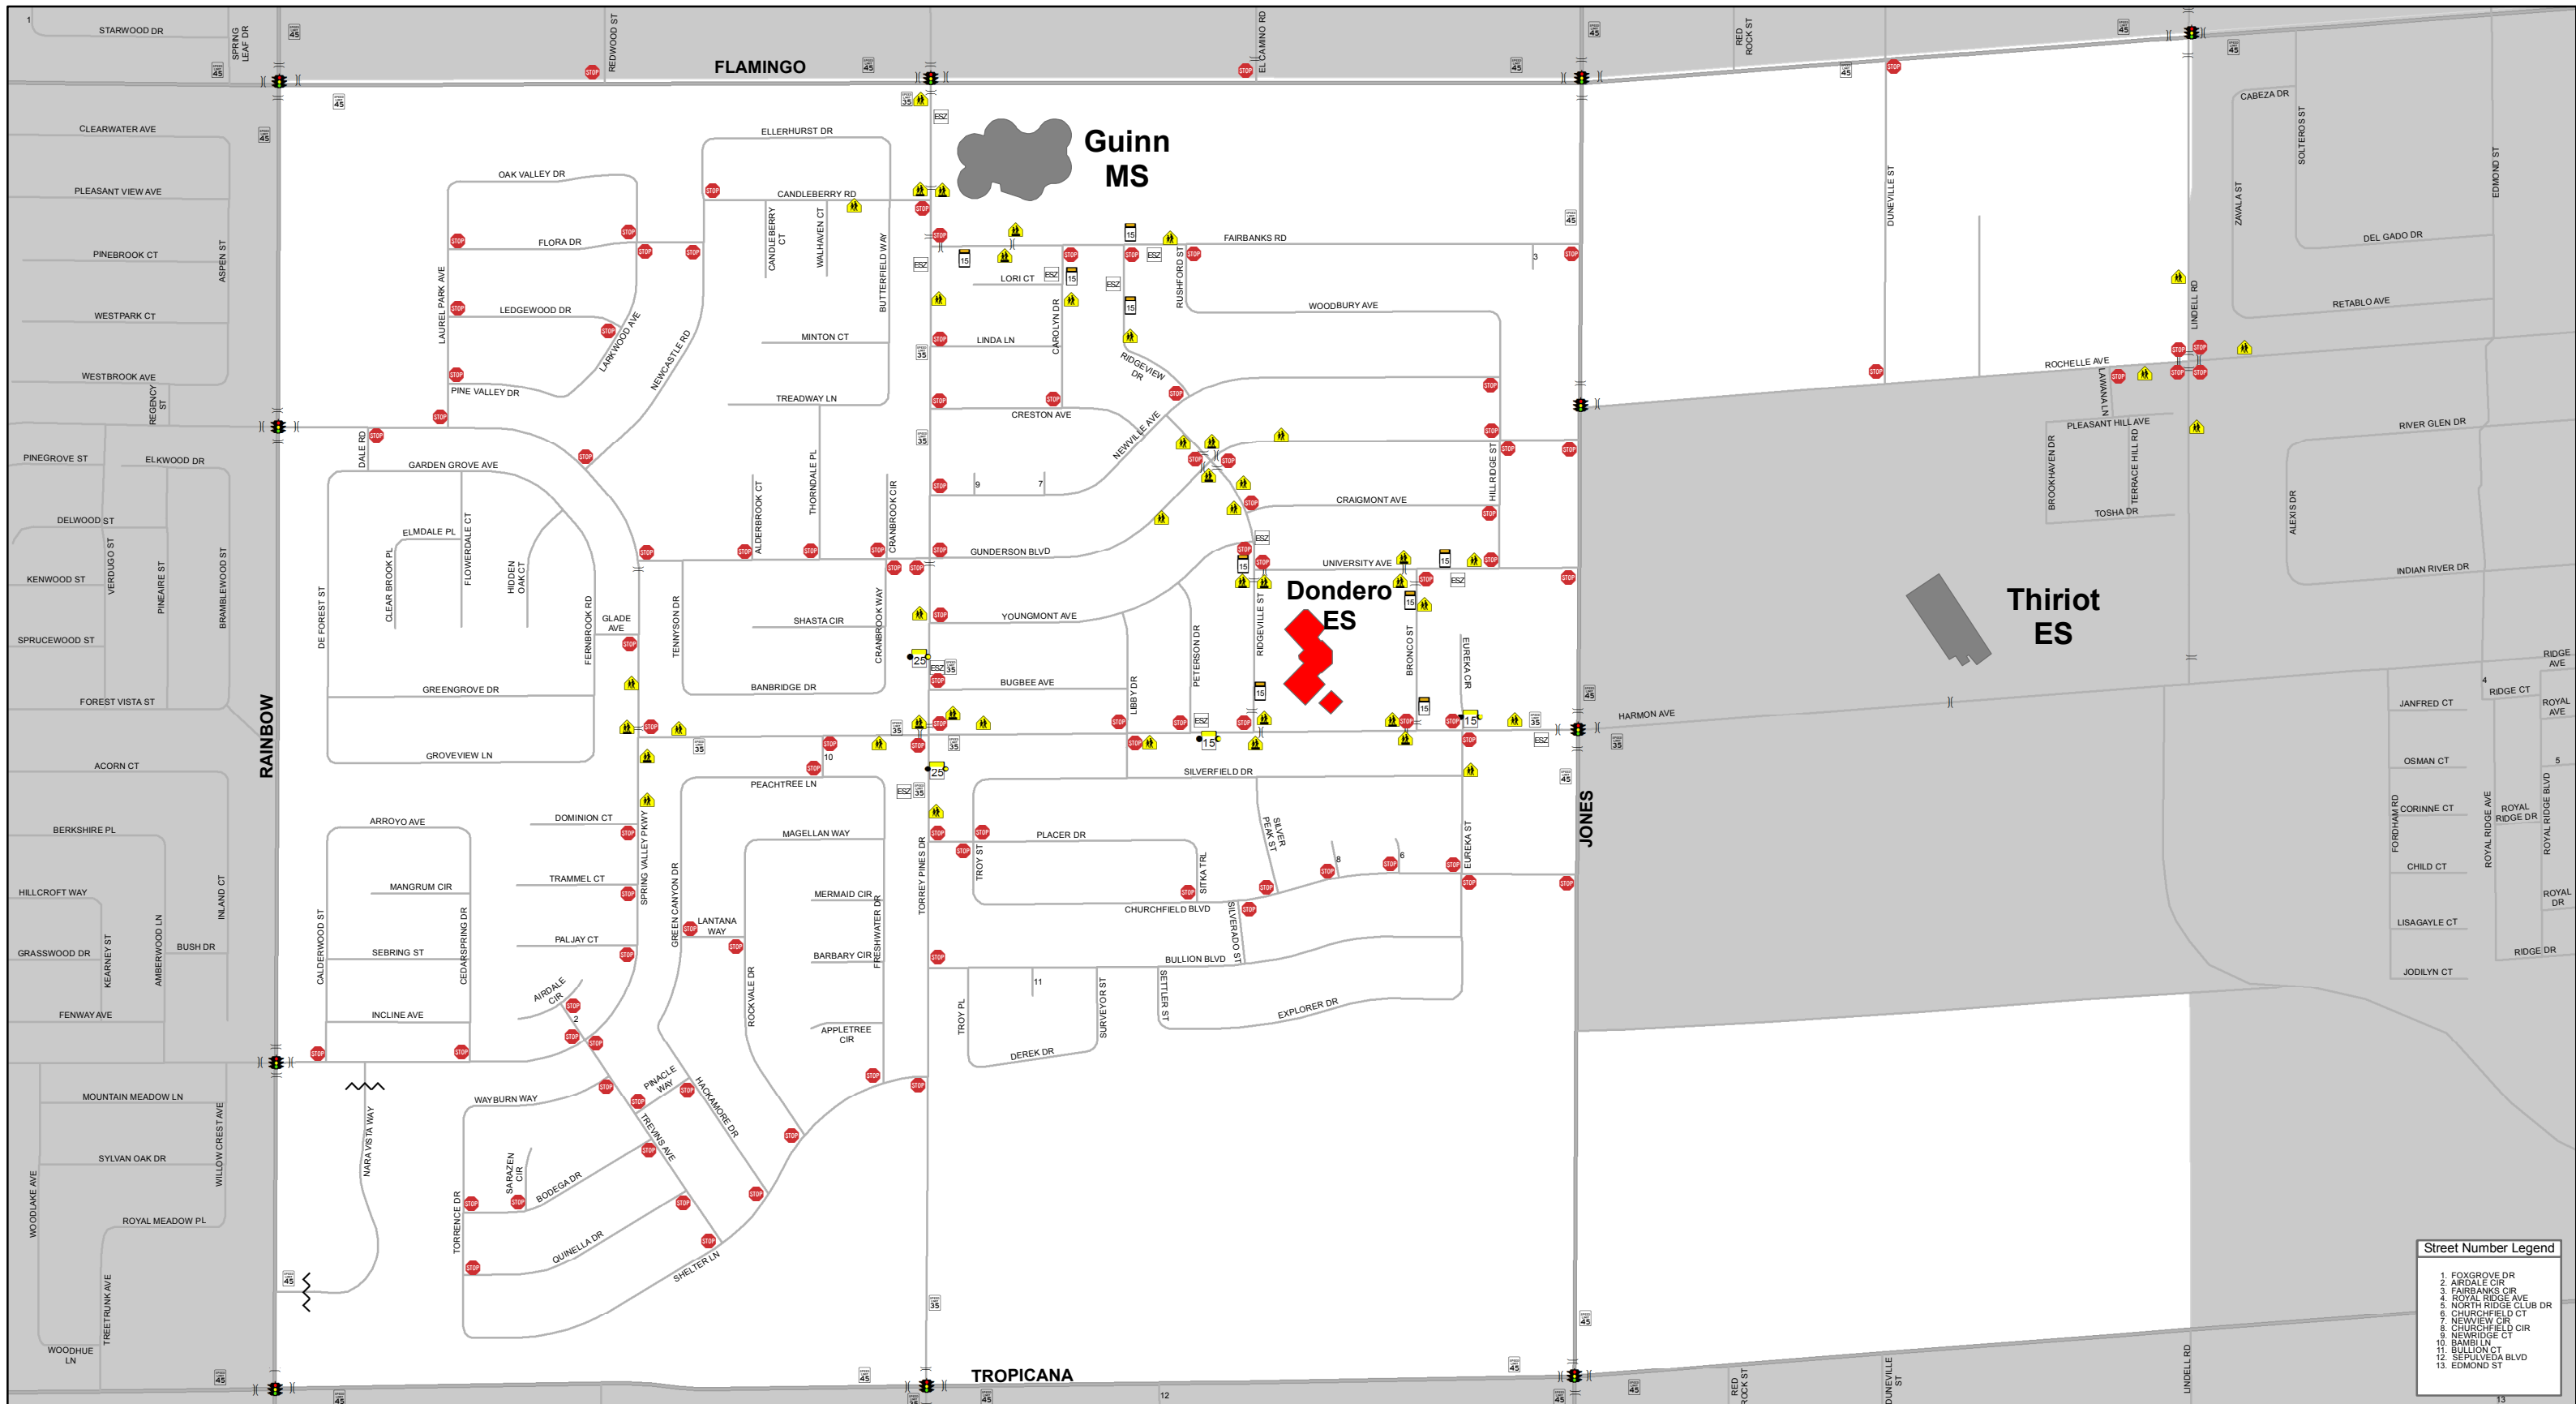

**DISCLAIMER:**

This map is provided to assist parents/guardians and students in the selection of a walking/bicycling route to and from school. The location of traffic control devices and roadway conditions will change, so parents/guardians must continually review the route with their child/children. This information is provided for information purposes only. Nothing herein is warranted by Clark County, and no liability is assumed by Clark County or the Clark County School District for the information provided, including but not limited to the accuracy of the data shown herein. Speed limits are 25 mph unless otherwise noted. For more Information see [http://www.clarkcountynv.gov/depts/public\\_works/Pages/default.aspx](http://www.clarkcountynv.gov/depts/public_works/Pages/default.aspx)

# Harvey Dondero Elementary School

**Bell Times**  
8:55 AM - 3:06 PM

**Legend**

- Clark County
- Boulder City
- City of Henderson
- City of Las Vegas
- City of Mesquite
- City of North Las Vegas

2014-2015

**Street Number Legend**

1. FOXGROVE DR
2. AIRDALE CIR
3. FAIRBANKS CIR
4. ROYAL RIDGE AVE
5. NORTH RIDGE CLUB DR
6. CHURCHFIELD CT
7. NEWVIEW DR
8. CHURCHFIELD CIR
9. NEWRIDGE CT
10. BAMBI LN
11. BULLION CT
12. SEPULVEDA BLVD
13. EDMOND ST